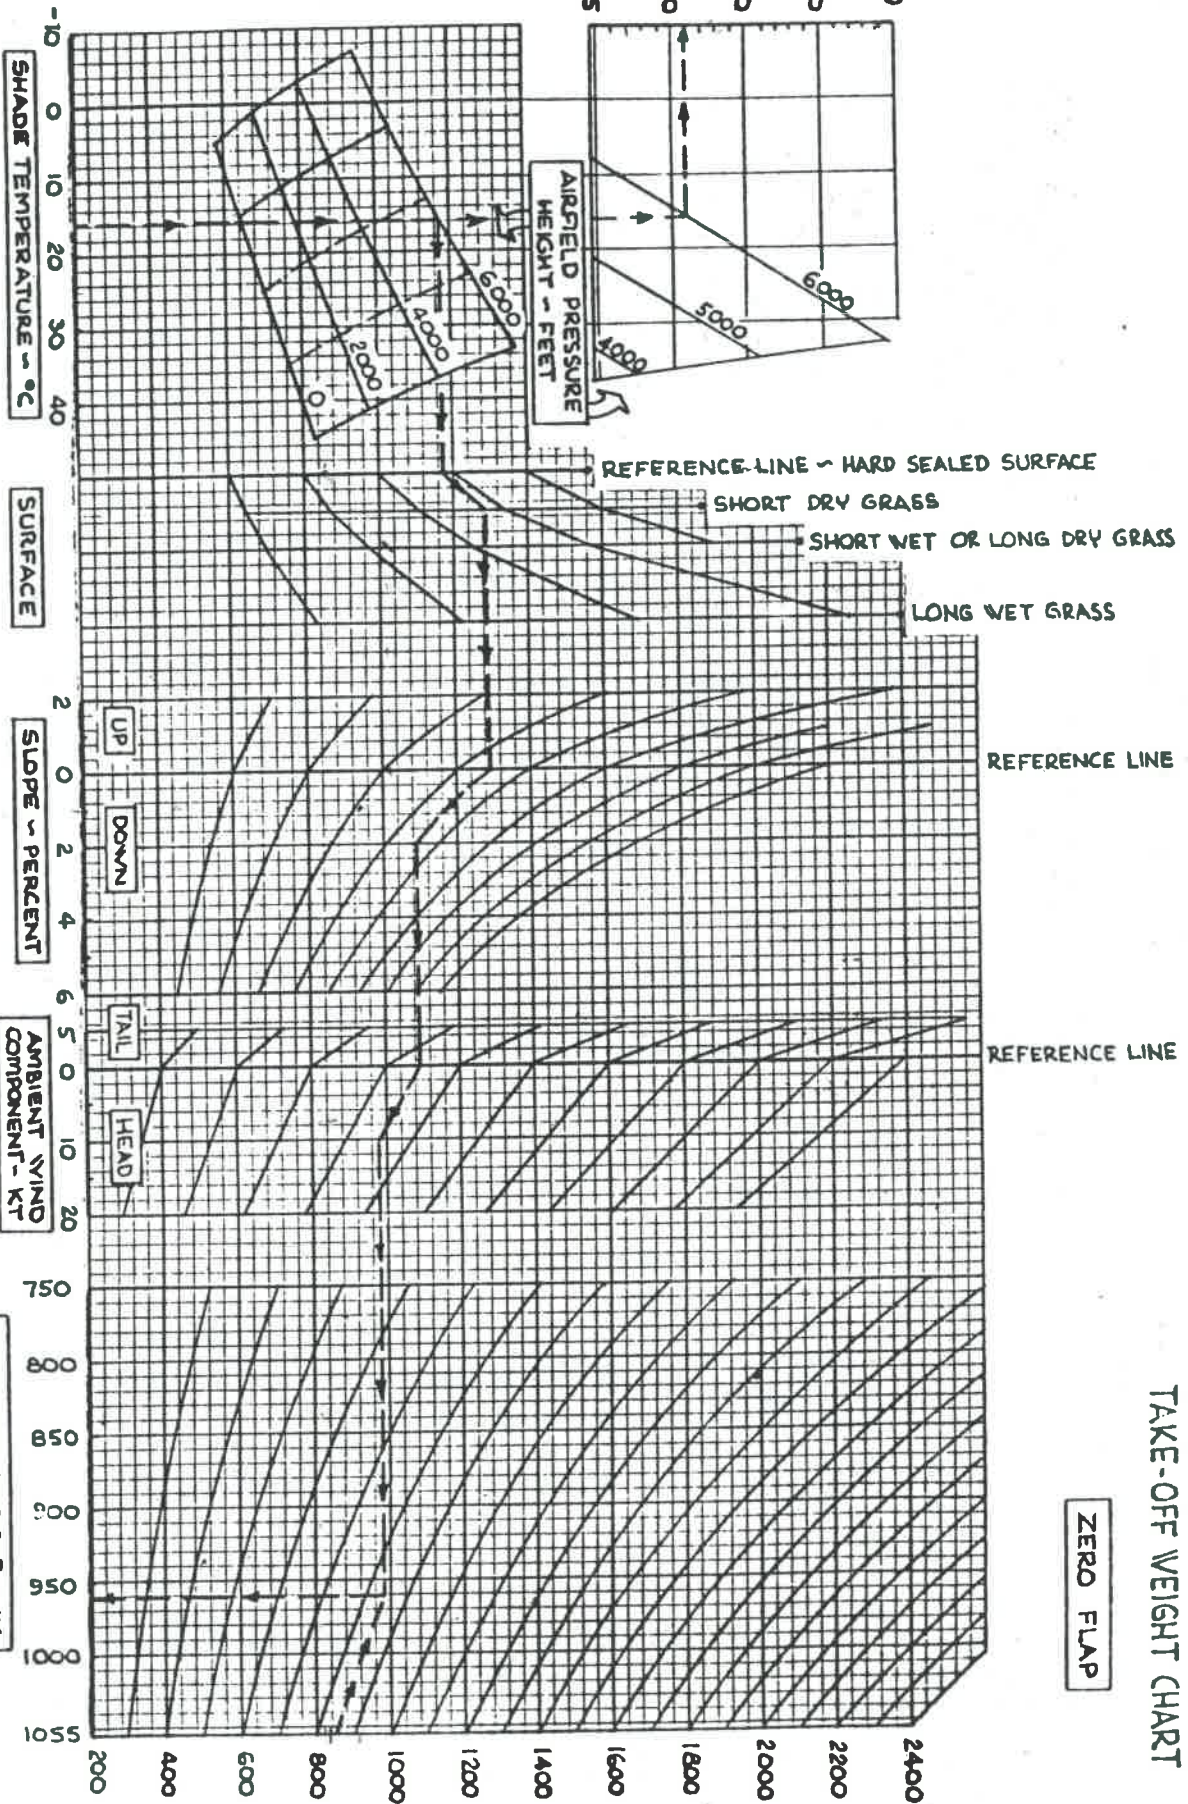

CLIMB WEIGHT LIMIT ~ KG

FLAP SETTING ~ ZERO
 TAKE-OFF SAFETY SPEED 64 KT IAS
 POWER SETTING ~ FULL THROTTLE
 RPM ~ NOT LESS THAN 2350
 CHART DISTANCE FACTOR 1.15

NOTE: TAKE-OFF WEIGHT MUST NOT EXCEED CLIMB WEIGHT LIMIT ABOVE

PIPER MODEL PA-28-161
 TAKE-OFF WEIGHT CHART
 ZERO FLAP