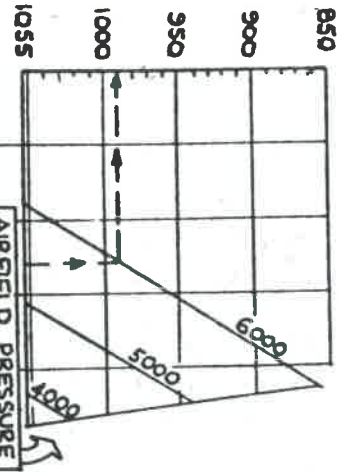

CLIMB WEIGHT LIMIT ~ KG

FLAP SETTING ~ ZERO
 TAKE-OFF SAFETY SPEED 64 KT IAS
 POWER SETTING ~ FULL THROTTLE
 RPM ~ NOT LESS THAN 2350
 CHART DISTANCE FACTOR 1.15

NOTE: TAKE-OFF WEIGHT MUST NOT EXCEED CLIMB WEIGHT LIMIT ABOVE

PIPER MODEL PA-28-161
 TAKE-OFF WEIGHT CHART
 ZERO FLAP